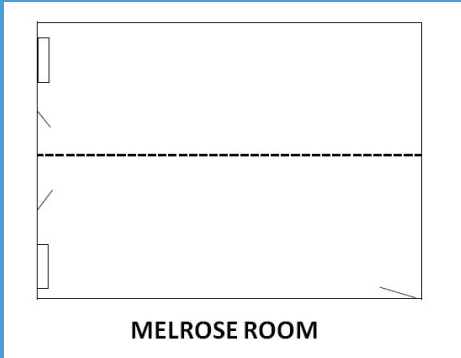

Function Room	Room Size	Total Sq Ft	Ceiling Ht	Rounds of 10	Theater	Classroom	Conference	U-Shape	Reception
Conference Center	89 x 51	4,501	12'	260	400	200	-	135	350
Conference Center (including Rotunda)	-	6,401	12'	330	-	-	-	-	525
Room AB	67 x 51	3,395	12'	200	300	140		105	270
Room A	37 x 51	1,875	12'	120	180	80		75	150
Room B	30 x 51	1,520	12'	80	120	60		30	120
Room BCD	52 x 51	2,634	12'	140	220	120		60	200
Room CD	22 x 51	1,106	12'	60	100	30	20	30	80
Room C	22 x 25	553	12'	30	50	15	10	15	40
Room D	22 x 25	553	12'	30	50	15	10	15	40
Rotunda	50 x 51 circular	1,900	12'	70	100	60	24	35	150
Melrose Room	40 x 40	1,600	12'	70	150	60	24	30	90
Melrose - A	40 x 20	800	12'	30	75	30	24	15	45
Melrose - B	40 x 20	800	12'	30	75	30	24	15	45
Private Room at 99 Hops House	34 X 32	1,088	14'	60	50	40	16	20	75