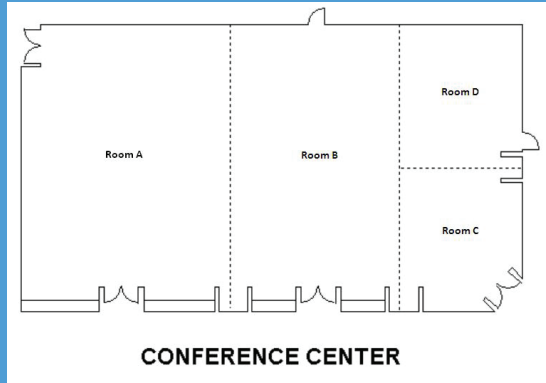

# MEET. EAT. STAY. PLAY.

- Centrally located in Maryland Heights within 10 minutes of Lambert International Airport and just 20 minutes West of downtown St. Louis
- 502 renovated hotel rooms including suites, standard luxury rooms, and premium rooms
- Complimentary wireless high speed internet access in meeting space, hotel, and all public areas
- Complimentary fitness center featuring free weights and cardio equipment
- Place your bets and play your favorite games on our spacious 125,000 square foot gaming floor. With over 2,100 fun and exciting slot and video poker machines, 59 table games, including our Poker room, the excitement never ends
- 7 distinctive and delicious restaurants to satisfy your every culinary desire
- A vibrant nightlife scene at Boogie Nights, the ultimate 70s and 80s dance club
- Complimentary valet parking, covered garage parking, and shuttle to St. Louis Lambert Airport
- 8,000 square feet of flexible traditional event space, as well as unique non-traditional event space options.

Function Room	Room Size	Total Sq Ft	Ceiling Ht	Rounds of 10	Theater	Classroom	Conference	U-Shape	Reception
Conference Center	89 x 51	4,501	12'	260	400	200	-	135	350
Conference Center (including Rotunda)	-	6,401	12'	330	-	-	-	-	525
Room AB	67 x 51	3,395	12'	200	300	140		105	270
Room A	37 x 51	1,875	12'	120	180	80		75	150
Room B	30 x 51	1,520	12'	80	120	60		30	120
Room BCD	52 x 51	2,634	12'	140	220	120		60	200
Room CD	22 x 51	1,106	12'	60	100	30	20	30	80
Room C	22 x 25	553	12'	30	50	15	10	15	40
Room D	22 x 25	553	12'	30	50	15	10	15	40
Rotunda	50 x 51 circular	1,900	12'	70	100	60	24	35	150
Melrose Room	40 x 40	1,600	12'	70	150	60	24	30	90
Melrose - A	40 x 20	800	12'	30	75	30	24	15	45
Melrose - B	40 x 20	800	12'	30	75	30	24	15	45
Private Room at 99 Hops House	34 X 32	1,088	14'	60	50	40	16	20	75