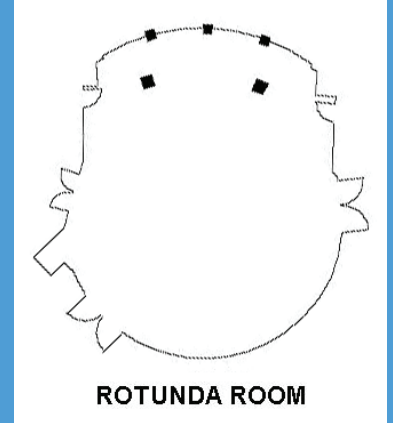

Function Room	Room Size	Total Sq Ft	Ceiling Ht	Rounds of 10	Theater	Classroom	Conference	U-Shape	Reception
Conference Center	89 x 51	4,501	12'	260	400	200	-	135	350
Conference Center (including Rotunda)	-	6,401	12'	330	-	-	-	-	525
Room AB	67 x 51	3,395	12'	200	300	140		105	270
Room A	37 x 51	1,875	12'	120	180	80		75	150
Room B	30 x 51	1,520	12'	80	120	60		30	120
Room BCD	52 x 51	2,634	12'	140	220	120		60	200
Room CD	22 x 51	1,106	12'	60	100	30	20	30	80
Room C	22 x 25	553	12'	30	50	15	10	15	40
Room D	22 x 25	553	12'	30	50	15	10	15	40
Rotunda	50 x 51 circular	1,900	12'	70	100	60	24	35	150
Melrose Room	40 x 40	1,600	12'	70	150	60	24	30	90
Melrose - A	40 x 20	800	12'	30	75	30	24	15	45
Melrose - B	40 x 20	800	12'	30	75	30	24	15	45
Private Room at 99 Hops House	34 X 32	1,088	14'	60	50	40	16	20	75